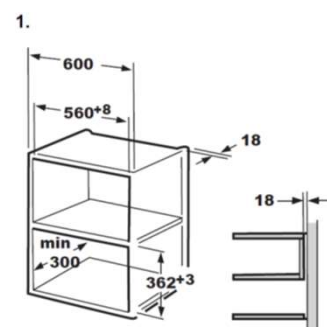

Installation

Product Codes

Model	BEL BIMWG6017 STA
SKU	444411404
EAN	5052263114043
Finish	Stainless Steel