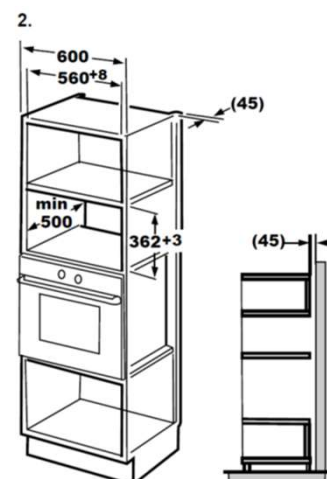

Installation

Product Codes

Model	BEL BIMWG6017 STA
SKU	444411404
EAN	5052263114043
Finish	Stainless Steel